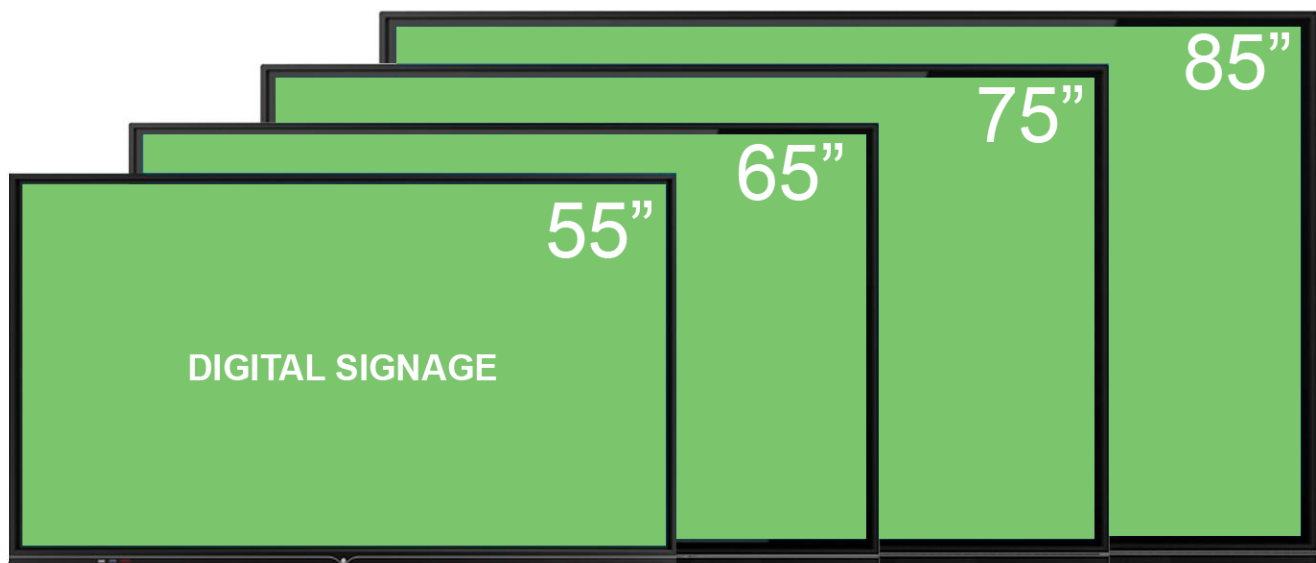

# Interactive Meeting Board - Series B

## FEATURES

- Available Size: 55/65/75/85inch
- Infrared Touch Technology with Minimum 20 Points
- Surface Morse grade 7 Anti-glare Tempered Glass
- 4K Ultra-HD Screen
- Support Dual System Android OS + Windows OS
- 2.4G/5G Wireless Network
- Support Multiple User's Wireless Screen Share
- Support Multifunctional Interactive Whiteboard Software
- Solutions Provided for Education & Conference

**PRODUCT INFORMATION**

Screen Size	55 inch	65 inch	75inch	85inch
Dimension (mm)	1257.7*745.2*82.2	1483.6*889.6*88.9	1705.8*1013.5*88.9	1952*1152.5*89.1
Package (mm)	1366.6*185*891.5	1600*205*1001.5	1846*215*1180	2092*215*1319
VESA Mount	400*400	400*500	600*400	750*400
Net weight (kg)	23.5	37.5	55	65.8
Gross weight (kg)	30.5	46	69	83
Power Consumption	≤150W (without OPS)	≤240W (without OPS)	≤240W (without OPS)	≤240W (without OPS)
Standby Consumption	≤0.5W	≤0.5W	≤0.5W	≤0.5W

**DISPLAY INFORMATION**

Panel Type	a-Si TFT-LCD	a-Si TFT-LCD	a-Si TFT-LCD	a-Si TFT-LCD
Aspect Ratio	16:9,Wide SXGA	16:9,Wide SXGA	16:9,Wide SXGA	16:9,Wide SXGA
Resolution	3840*2160P	3840*2160P	3840*2160P	3840*2160P
Viewing Angle	89/89/89/89	89/89/89/89	89/89/89/89	89/89/89/89
Brightness	350cd/m2	350cd/m2	350cd/m2	350cd/m2
Active Area (mm)	1208.6*677.9	1428.2*803.2	1652*925.5	1872*1053
Contrast Ratio	1400: 1	1400: 1	1400: 1	1400: 1
Display Color	8bit, 1.07B	8bit, 1.07B	8bit, 1.07B	8bit, 1.07B
Field Frequency	60Hz	60Hz	60Hz	60Hz
Service Lifetime	≥50,000 hours	≥50,000 hours	≥50,000 hours	≥50,000 hours
Surface Protection	4mm tempered glass	4mm tempered glass	4mm tempered glass	4mm tempered glass